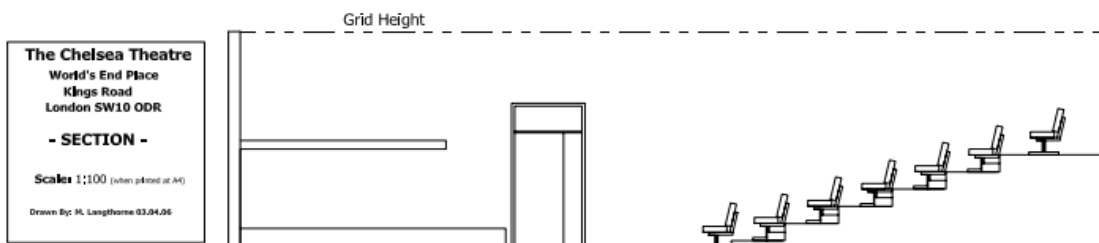

Chelsea Theatre
World's End Place
Kings Road
London
SW10 0DR
020 7352 1967

www.chelseatheatre.org.uk

CHELSEA THEATRE

Technical Specifications