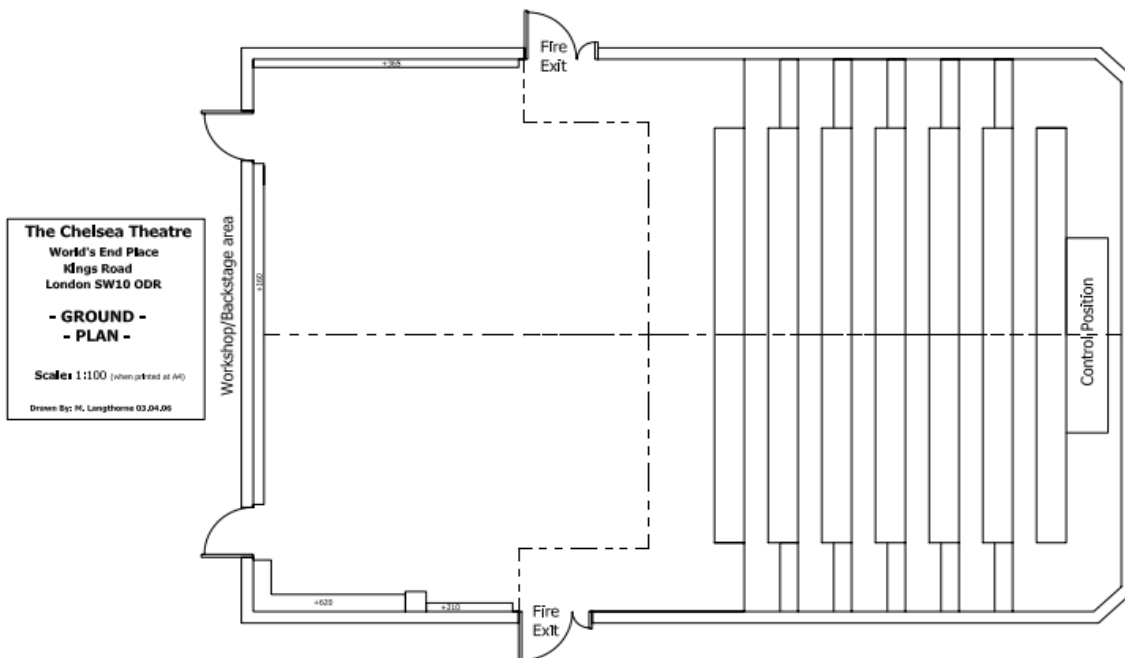

Chelsea Theatre
World's End Place
Kings Road
London
SW10 0DR
020 7352 1967

www.chelseatheatre.org.uk

CHELSEA THEATRE

Technical Specifications