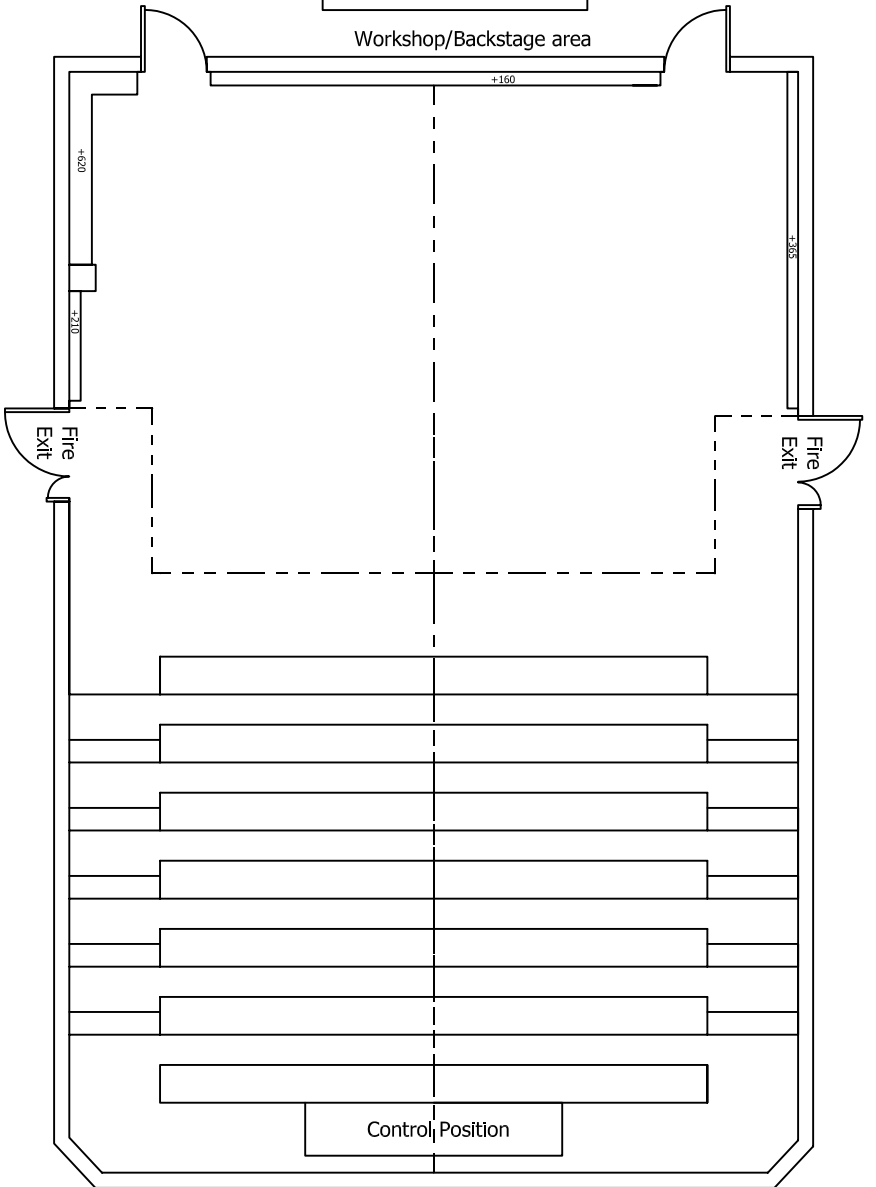

The Chelsea Theatre
World's End Place
Kings Road
London SW10 0DR

- GROUND -
- PLAN -

Scales: 1:100 (when printed at A4)
Drawn By: M. Langthorne 03.04.06

The Chelsea Theatre
World's End Place
Kings Road
London SW10 0DR

- SECTION -

Scales: 1:100 (when printed at A4)
Drawn By: M. Langthorne 03.04.06